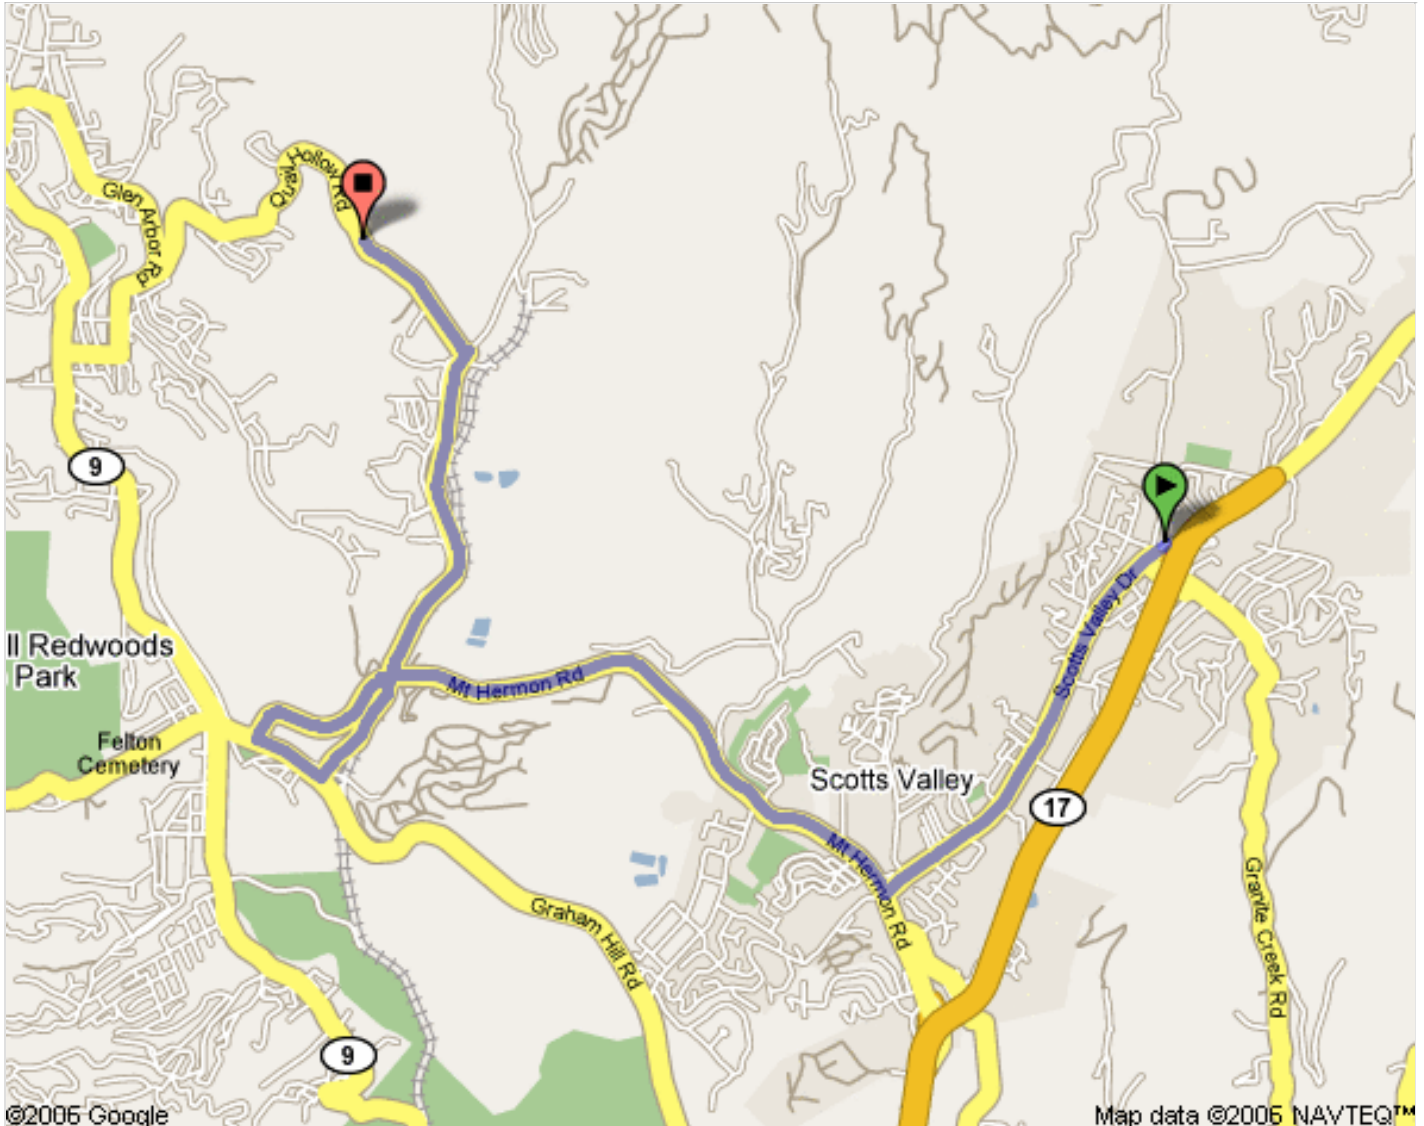

Start address: **6020 Scotts Valley Dr
Scotts Valley, CA 95066**
End address: **800 Quail Hollow Rd, Felton, CA 95018**
Distance: **7.7 mi (about 15 mins)**

1. Head southwest from Scotts Valley Dr - go 1.8 mi
2. Turn right at Mt Hermon Rd - go 3.1 mi
3. Turn left at Graham Hill Rd - go 0.3 mi
4. Turn left at E Zayante Rd - go 1.9 mi
5. Turn left at Quail Hollow Rd - go 0.6 mi

These directions are for planning purposes only. You may find that construction projects, traffic, or other events may cause road conditions to differ from the map results.

Map data ©2006 NAVTEQ™, Tele Atlas